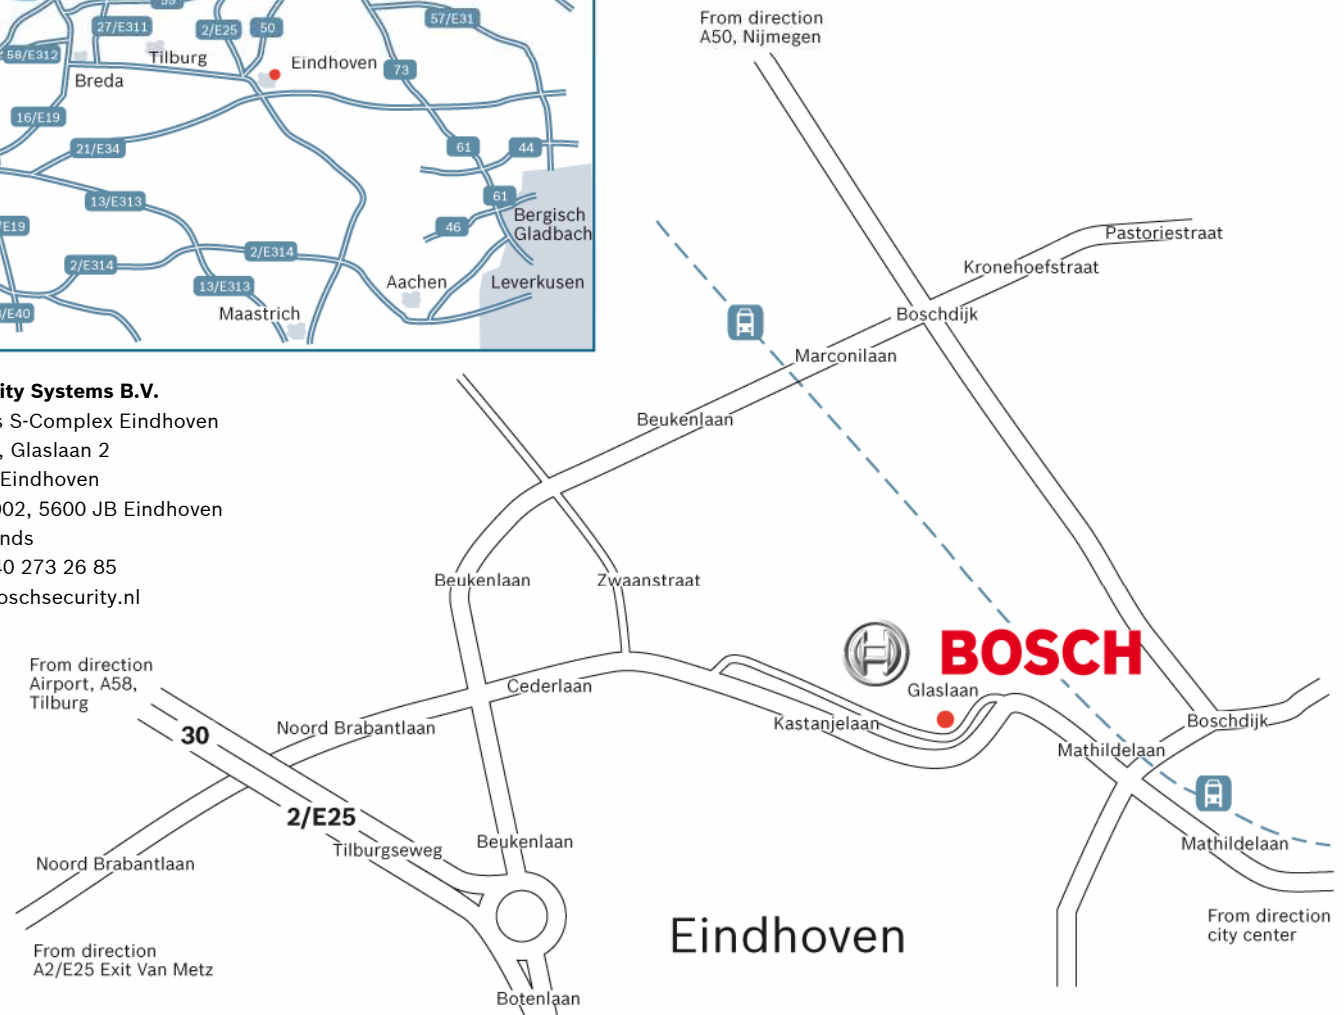

# Location Eindhoven

## Traveling by car

**BOSCH**

### From northern (A2) or western (E312/A58) direction:

Follow the A2 to Eindhoven until you arrive at the road junction “Ekkersweijer”. Take here the E25 in the direction of “Randweg Eindhoven”. Follow the A2 (E25, A58). People from the western direction will arrive from the A58 at the junction “Batadorp” (second junction) on the “Randweg Eindhoven” and follow that route (A2). Take the exit “Strijp” at the left side of the highway, follow this route. Take the first exit on the right, turn left at the traffic lights (“Noord Brabantlaan”) and drive under the viaduct. Drive straight on, pass 2 traffic lights, into the “Cederlaan” and at the next traffic lights drive on further into the “Kastanjelaan”. At the intersection take the curve to the left and at the next intersection with traffic lights turn left where you enter the “Philips site Strijp 1” after 50 meters. Please report at the gate.