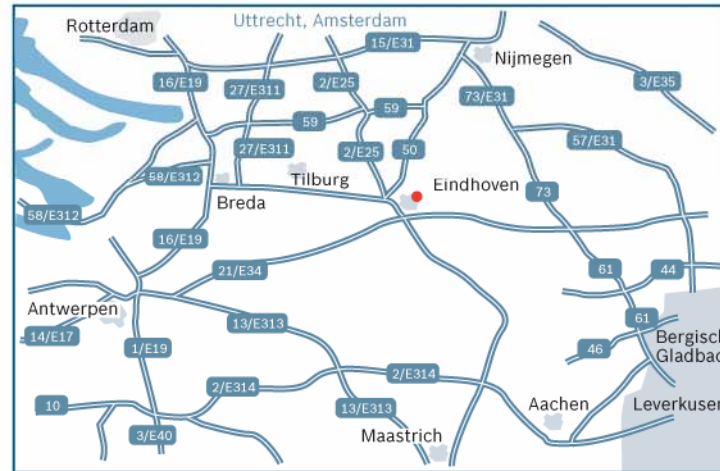

Location Eindhoven

Traveling by car

BOSCH

Dorint Hotel:

Follow the “Vestdijk”. Go straight ahead at the roundabout and drive under the viaduct. Take the first traffic light left into the “Fellenoord”. After the viaduct at the first traffic lights, turn right into the “Mathildelaan”. You pass the PSV-stadium at your left. At the second traffic light you see the Philips gate on the other side of the interaction. Please report at the gate.

Mandarin Park Plaza:

Turn left at the traffic light and follow the “Vestdijk”. Take the first traffic light left into the “Fellenoord”. After the viaduct at the first traffic lights, turn right into the “Mathilde-laan”. You pass the PSV-stadium at your left. At the second traffic light you see the Philips gate on the other side of the interaction. Please report at the gate.