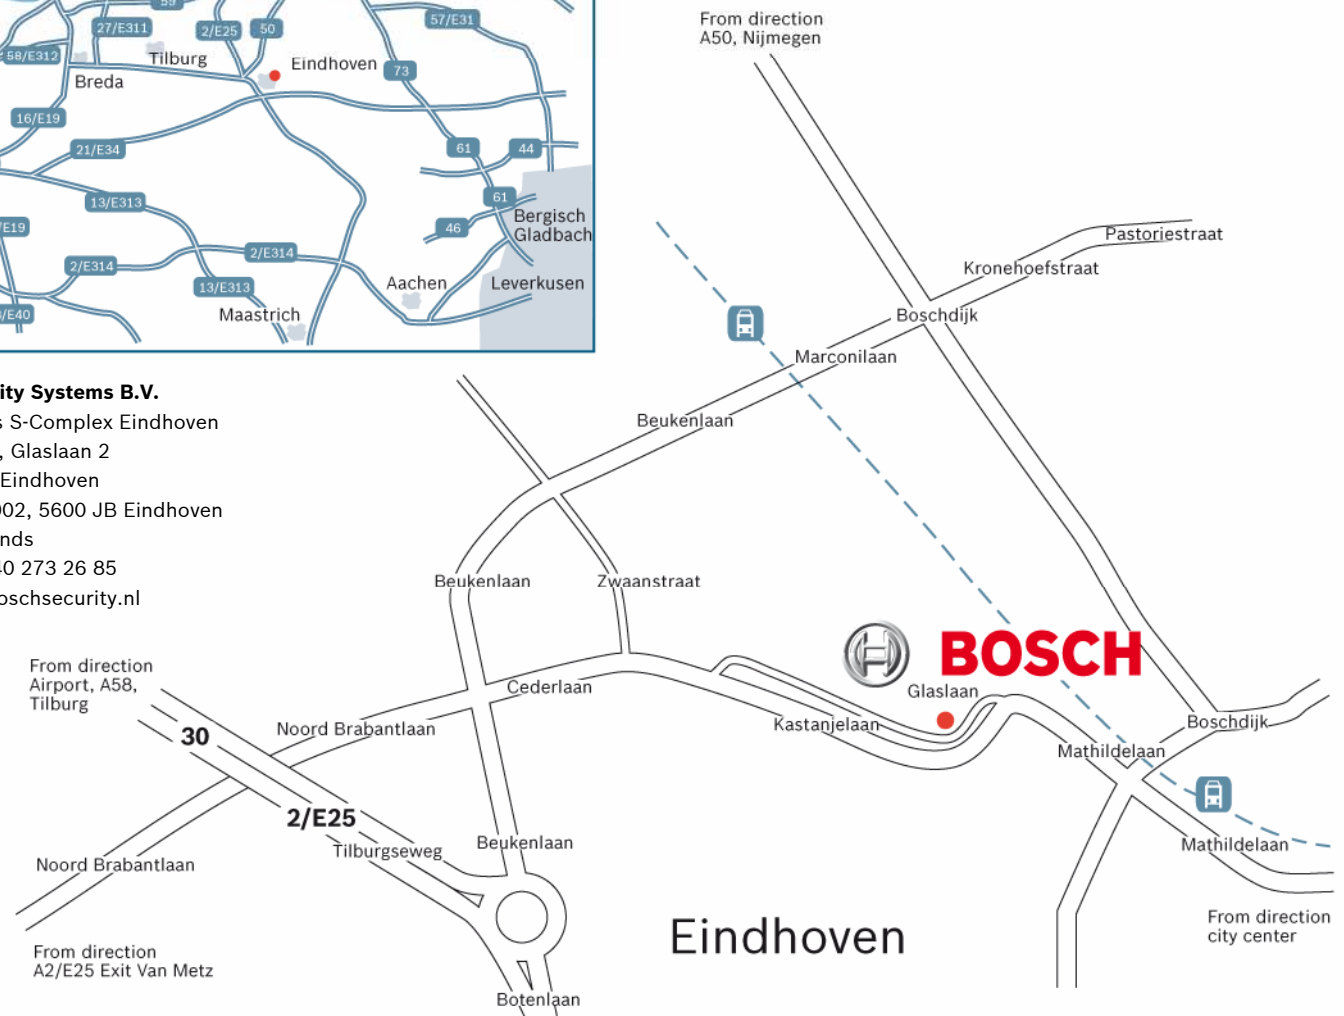

Bosch Security Systems B.V.

at the Philips S-Complex Eindhoven
Building SX1, Glaslaan 2
NL-6216 LW Eindhoven
P.O. Box 80002, 5600 JB Eindhoven
The Netherlands
Phone: +31 40 273 26 85
URL: www.boschsecurity.nl