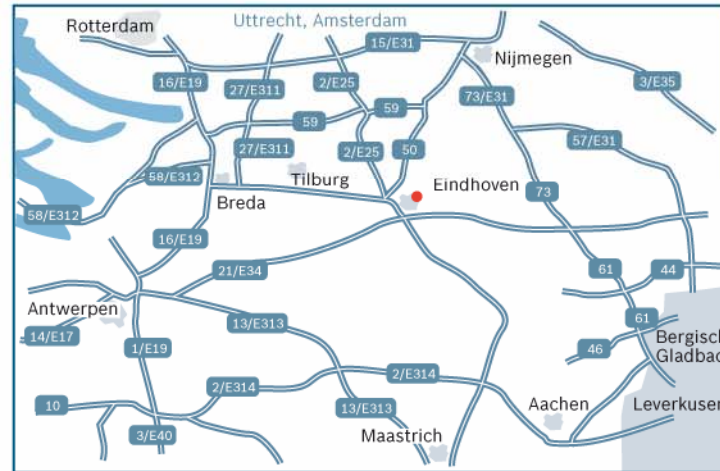

### From northern (A2) or western (E312/A58) direction:

Follow the A2 to Eindhoven until you arrive at the road junction “Ekkersweijer”. Take here the E25 in the direction of “Randweg Eindhoven”. Follow the A2 (E25, A58). People from the western direction will arrive from the A58 at the junction “Batadorp” (second junction) on the “Randweg Eindhoven” and follow that route (A2). Take the exit “Strijp” at the left side of the highway, follow this route. Take the first exit on the right, turn left at the traffic lights (“Noord Brabantlaan”) and drive under the viaduct. Drive straight on, pass 2 traffic lights, into the “Cederlaan” and at the next traffic lights drive on further into the “Kastanjelaan”. At the intersection take the curve to the left and at the next intersection with traffic lights turn left where you enter the “Philips site Strijp 1” after 50 meters. Please report at the gate.

# Location Eindhoven

### From southern (A2) or eastern (A67) direction:

Follow the A2 to Eindhoven until you arrive at the roundabout “Leenderheide”, take here the second exit “Leenderweg”. If you are coming from A67 take the first exit at the Roundabout “Leenderweg”. Drive straight on the road after 1600m is called “Stratumsdijk”. After 100 meters take the road “Elzentaal” at your left. Drive straight on into the “Doctor Schaepmanlaan” which becomes the “Edenstraat” and later “Mauritzstraat” and “Vonderstraat”. At the left hand you find PSV-stadium at this point you turn left at the traffic lights “Mathildelaan”. You pass the PSV-Stadium at your left. At the second traffic light you see the Philips gate on the other side of the interaction. Please report at the gate.