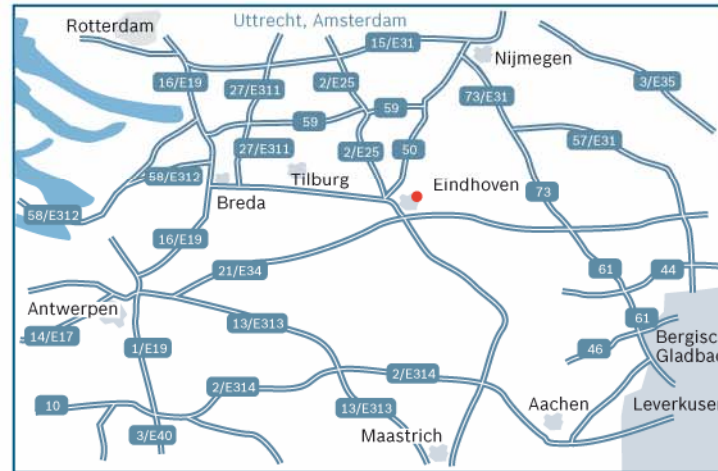

Location Eindhoven

Traveling by car

BOSCH

From the airport:

Motorway routes are: E25/A2 from North or South; E312/A58 from the West, and E34/A67 from the East. From Eindhoven Airport by car take the E25/A2 'Eindhoven/Maastricht/Venlo', moving over to the left lane at the 'Centrum/Strijp' sign. Take the first exit (Strijp), leading out to the "Noord Brabantlaan". Turn left onto the dual carriage way ("Noord Brabantlaan") and drive under the viaduct. Drive straight on, pass 2 traffic lights, into the "Cederlaan" and by the next traffic lights drive on further into the "Kastanjelaan". At the intersection take the curve to the left and at next intersections with the traffic lights turn left where you enter the "Philips site Strijp 1" after 50 meters. Please report at the gate.

From the hotels

Holiday Inn:

Turn into the "Fellenoord" which, after the viaduct, goes into the "Vonder weg". Take the first traffic light and turn right into the "Mathildelaan". You pass the PSV-stadium at your left. At the second traffic light you see the Philips gate on the other side of the interaction. Please report at the gate.