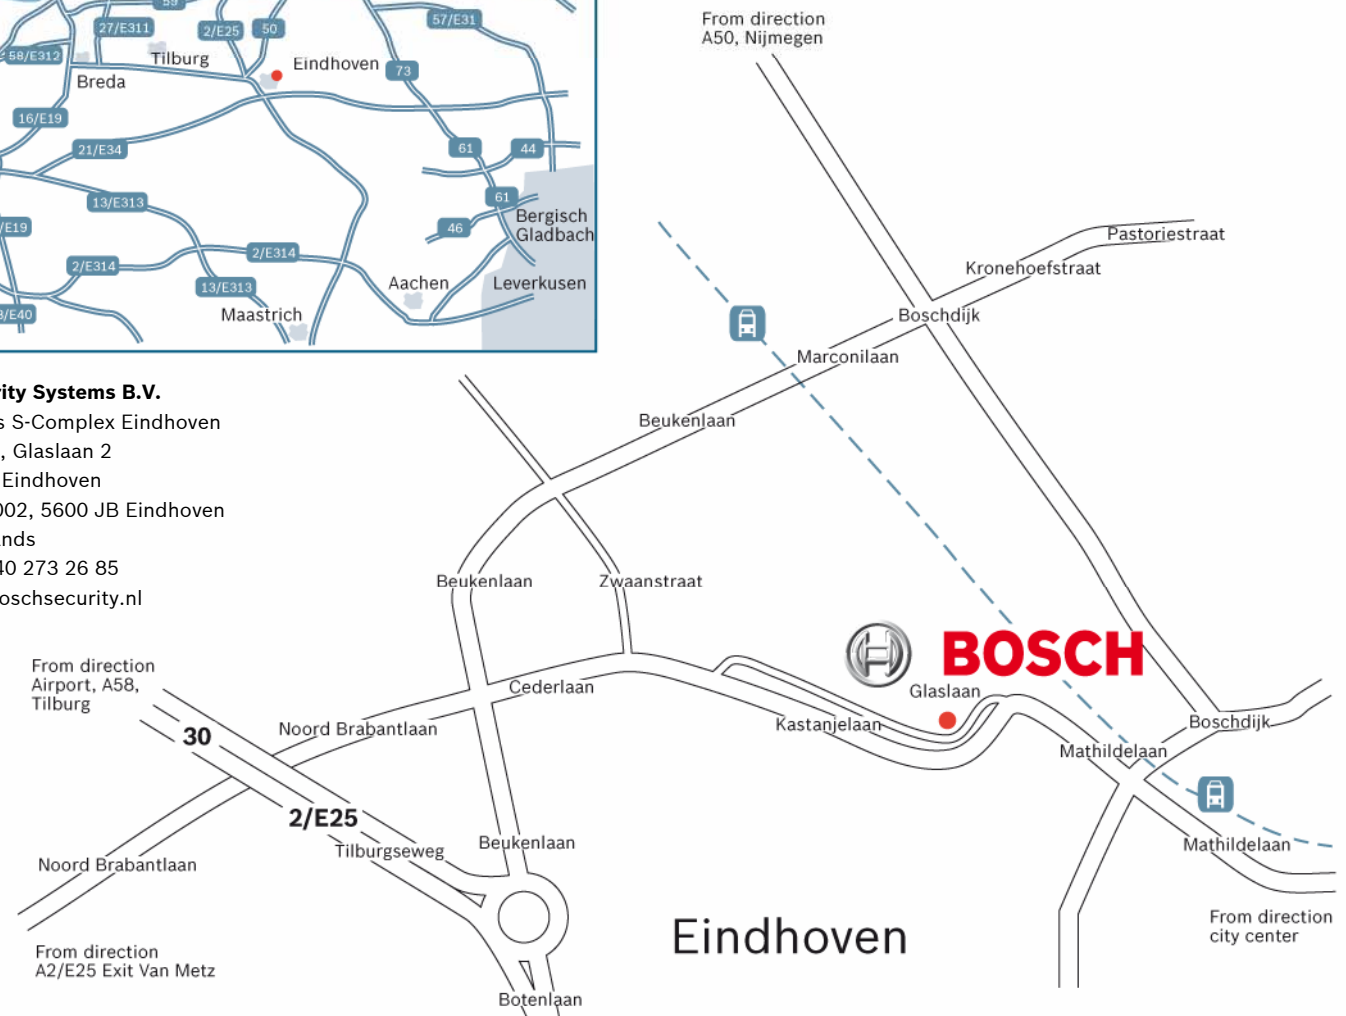

Bosch Security Systems B.V.

at the Philips S-Complex Eindhoven
Building SX1, Glaslaan 2
NL-6216 LW Eindhoven
P.O. Box 80002, 5600 JB Eindhoven
The Netherlands
Phone: +31 40 273 26 85
URL: www.boschsecurity.nl