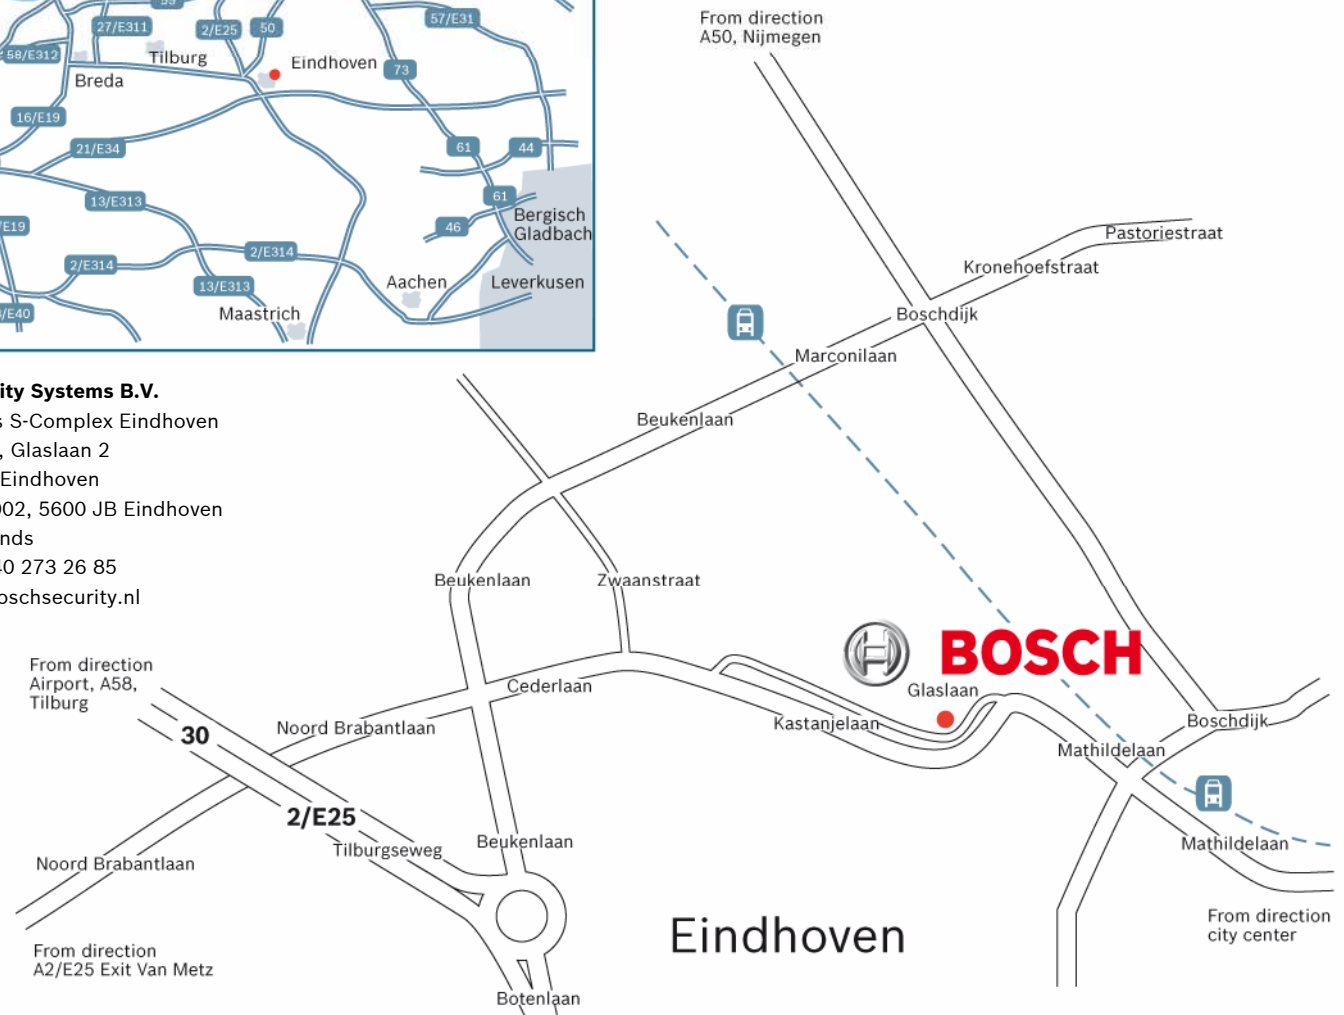

# Location Eindhoven

## Traveling by car

**BOSCH**

### From southern (A2) or eastern (A67) direction:

Follow the A2 to Eindhoven until you arrive at the roundabout “Leenderheide”, take here the second exit “Leenderweg”. If you are coming from A67 take the first exit at the Roundabout “Leenderweg”. Drive straight on the road after 1600m is called “Stratumsdijk”. After 100 meters take the road “Elzentaal” at your left. Drive straight on into the “Doctor Schaepmanlaan” which becomes the “Edenstraat” and later “Mauritzstraat” and “Vonderstraat”. At the left hand you find PSV-stadium at this point you turn left at the traffic lights “Mathildelaan”. You pass the PSV-Stadium at your left. At the second traffic light you see the Philips gate on the other side of the interaction. Please report at the gate.