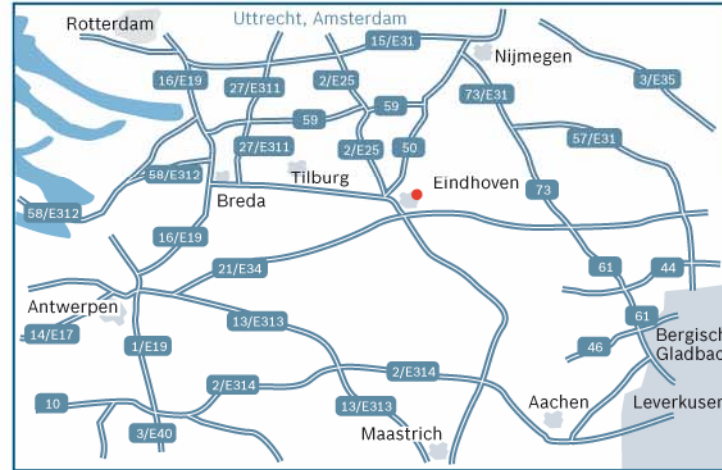

# Location Eindhoven

### From northern (A2) or western (E312/A58) direction:

Follow the A2 to Eindhoven until you arrive at the road junction “Ekkersweijer”. Take here the E25 in the direction of “Randweg Eindhoven”. Follow the A2 (E25, A58). People from the western direction will arrive from the A58 at the junction “Batadorp” (second junction) on the “Randweg Eindhoven” and follow that route (A2). Take the exit “Strijp” at the left side of the highway, follow this route. Take the first exit on the right, turn left at the traffic lights (“Noord Brabantlaan”) and drive under the viaduct. Drive straight on, pass 2 traffic lights, into the “Cederlaan” and at the next traffic lights drive on further into the “Kastanjelaan”. At the intersection take the curve to the left and at the next intersection with traffic lights turn left where you enter the “Philips site Strijp 1” after 50 meters. Please report at the gate.